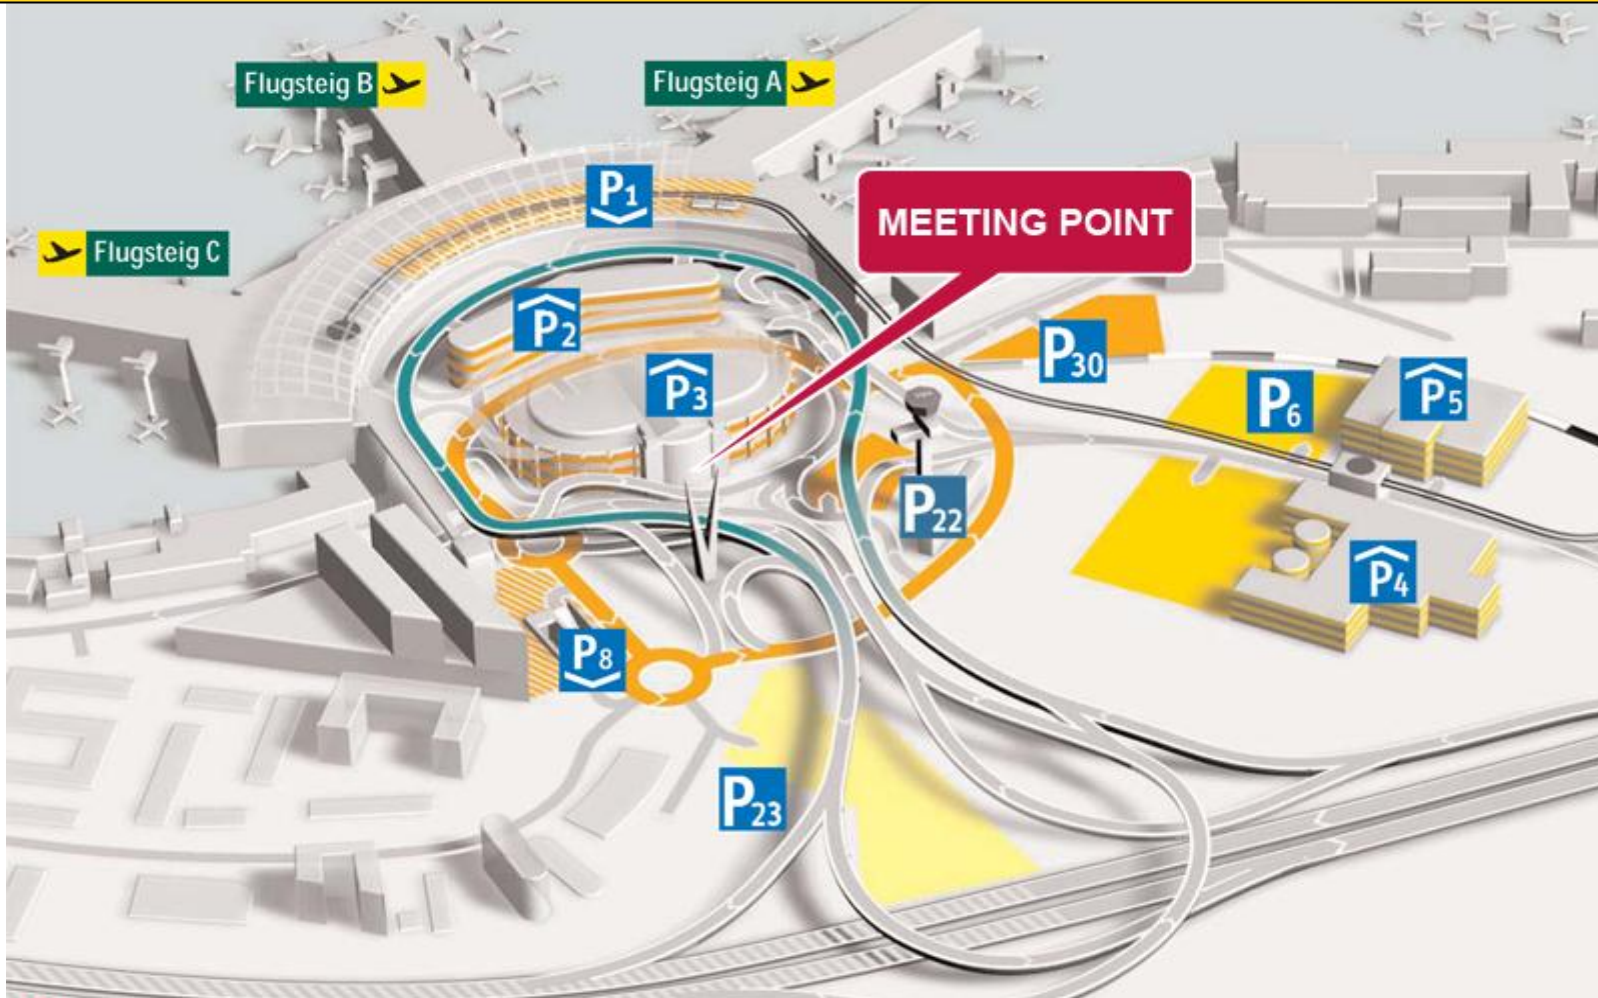

Kleijer Vervoersdiensten b.v Ede Dusseldorf Airport

Als u onze chauffeur of uw naambordje niet kunt vinden bij het Meeting Point,
bel dan: 00 31 318 611 611 (of +31 318 611 611). Onze centralist zal u verder van dienst zijn.
Ga niet 'zwerven' door de luchthaven, maar blijf in de buurt van het Meeting Point.

If you can't find our driver at the Meeting Point, please contact us by phone: 00 31 318 611 611 (or +31 318 611 611).
Our dispatcher will give you some further instructions.
Please don't walk around, stay near the Meeting Point.

[Naar de site van Dusseldorf Airport](#)