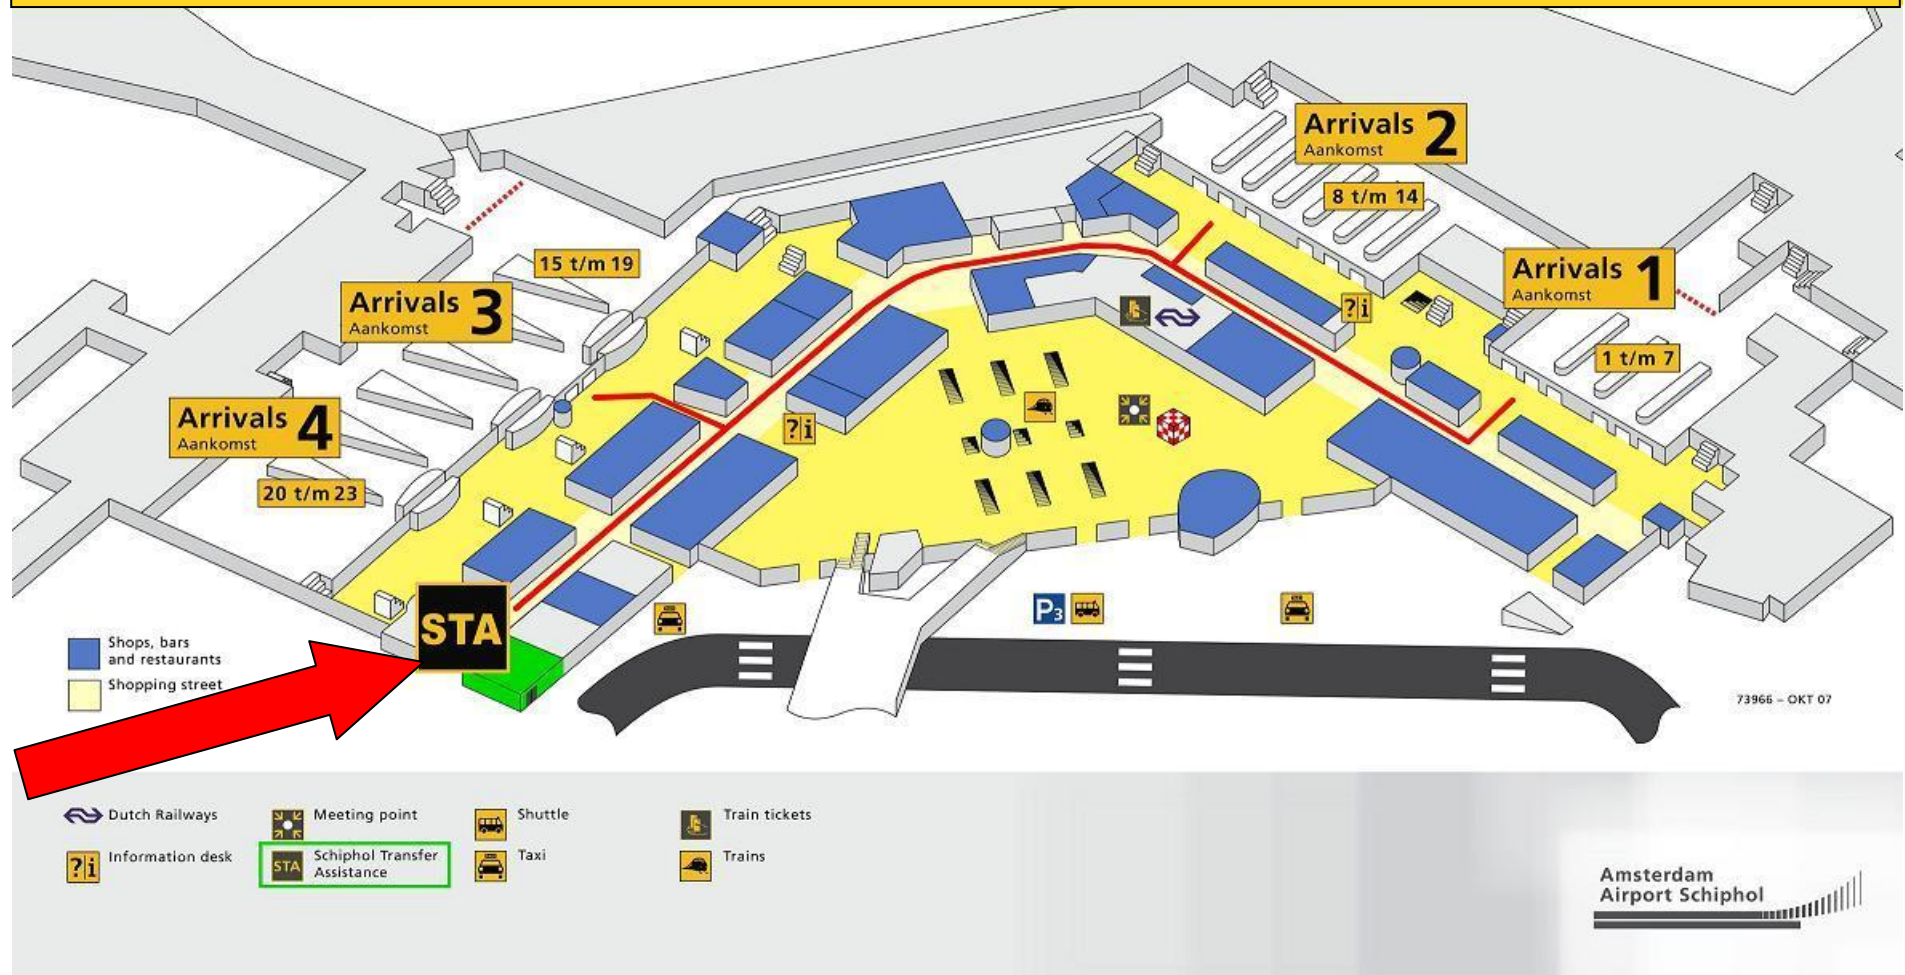

## Schiphol Transfer Assistance

If you have ordered a taxi-ride for after your arrival at Schiphol Airport, please report to the Schiphol Transfer Assistance (STA) counter. The employees of the STA-counter will bring you (and your possible co-travellers) into contact with the (already waiting) taxi-driver from Kleijer Taxi, who will take care of your further transportation. If our driver cannot be contacted through the STA-counter, then please call (0031)(0)318-611 611 and our dispatcher will be of further service. Please don't start "roaming" across the airport, but stay near the STA-counter.

The STA-counter can be found at Schiphol Plaza near Arrivals 4 and is open 24 hours a day. Please note you cannot book a ride at STA-counter, only pre-booked rides are handled here

[{to the official site of Amsterdam Airport Schiphol}](#)